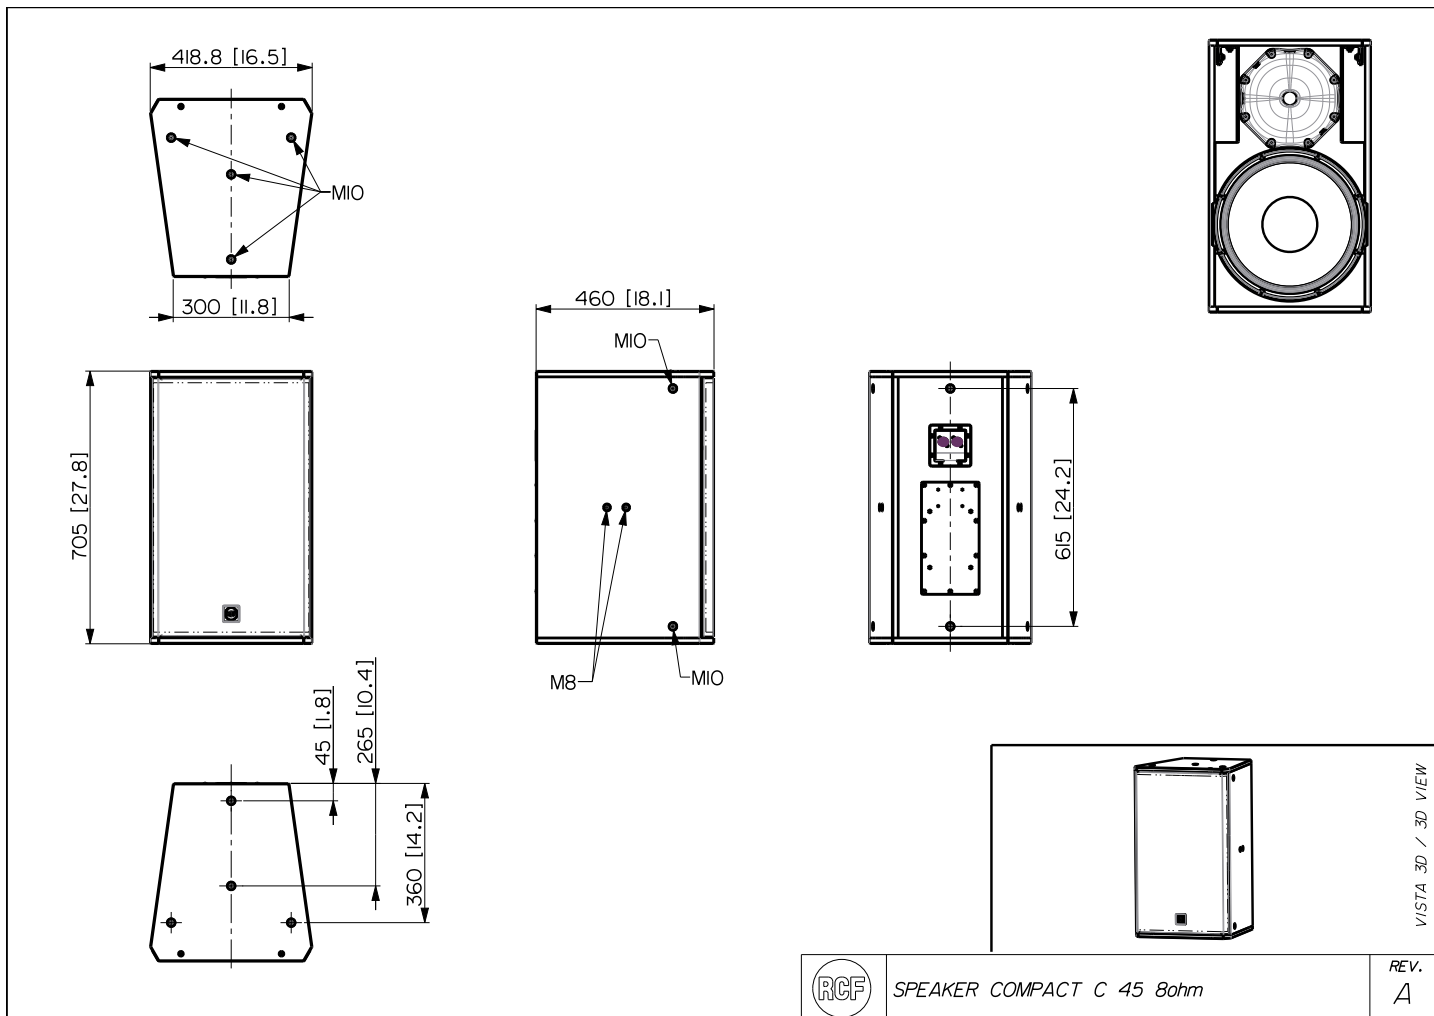

VISTA 3D / 3D VIEW