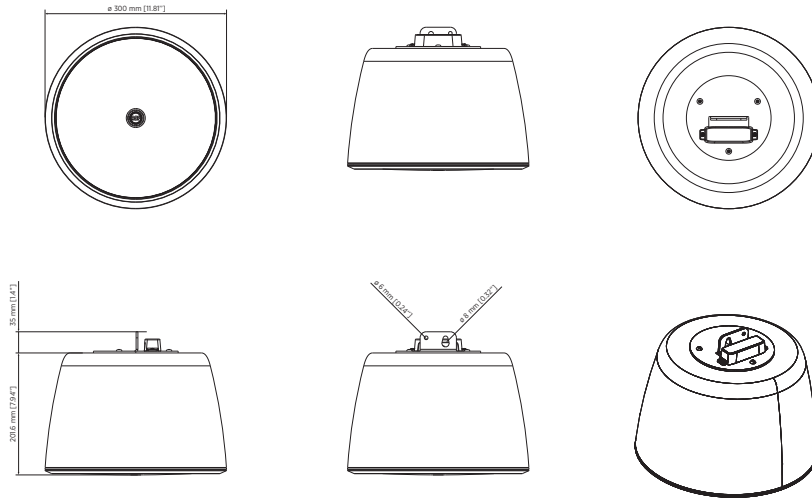

PMR 60T

TWO-WAY PENDANT MONITOR SPEAKER

Line Art 2D

TECHNICAL SPECIFICATIONS

Acoustical specifications	Frequency Response (-10dB)	70 Hz ÷ 20000 Hz	
	Max SPL @ 1m	114 dB	
	Coverage angle	130°	
	System Sensitivity	89 dB	
Power section	Amplification	Full Range	
	Nominal Impedance	8 ohm	
	Power Handling	80 W RMS	
	Peak Power Handling	320 W PEAK	
	Crossover Frequencies	2500 Hz	
	Recommended Amplifiers	DMA 504, DMA 162, DMA 82, DMA 162P	
Transducers	Dome Tweeter	1 x 1.0" neo, 1.0" v.c	
	Woofers	1 x 6.5", 1.2" v.c	
Input/Output section	Input connectors	Euroblock	
	Output connectors	Euroblock	
	Constant Voltage Transformer	70/100 V	
	Power selection 1	80 W - 125 ohm	
	Power selection 2	40 W - 250 ohm	
	Power selection 3	20 W - 500 ohm	
Standard compliance	Power selection 4	10 W - 1000 ohm	
	Power selection 5	5 W - 2000 ohm	
	Safety agency	CE compliant	
	Physical specifications	Cabinet/Case Material	ABS
		Grille	Steel
Color		White - RAL 9003, Black - RAL 9005	
Size	Height	236 mm / 9.29 inches	
	Diameter	300 mm / 11.81 inches	
	Weight	5.1 kg / 11.24 lbs