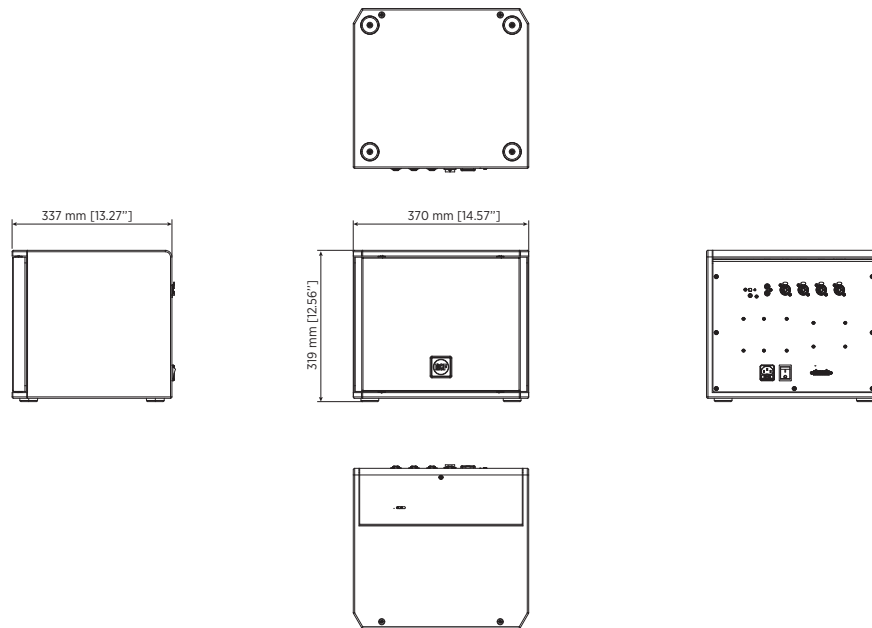

S 08-A

ACTIVE 4 CHANNELS AUDIO SYSTEM

Line Art 2D

TECHNICAL SPECIFICATIONS

Amplifier specifications	Amplifier Class	D
	Output Power	4 x 250 W @ 4 ohm 4 x 250 W @ 8 ohm
	Frequency Response (-3dB)	20 Hz - 20000 Hz
	Woofer	1 x 8", 1.5" v.c
Input section	Total number of inputs	4
	Mic inputs	2
	Mic connectors	Combo XLR/Jack
	Line inputs	2
	Line connectors	Combo XLR/Jack, JACK, RCA
Output section	Power output connectors	Euroblock
Processing	DSP	Yes
	EQ Filters	8 different equalizations, optimized for music and voice reproduction
Configuration and control	Configuration	Front panel
	Number of programs/presets	8
Protections	Short circuit	Yes
	Thermal	Yes
	DC	Yes
	Fuses	Yes
	VHF (Very High Frequencies)	Yes
Audio sources	Bluetooth	Yes
Power requirement	Operating voltage	90-240 V~ 50/60Hz