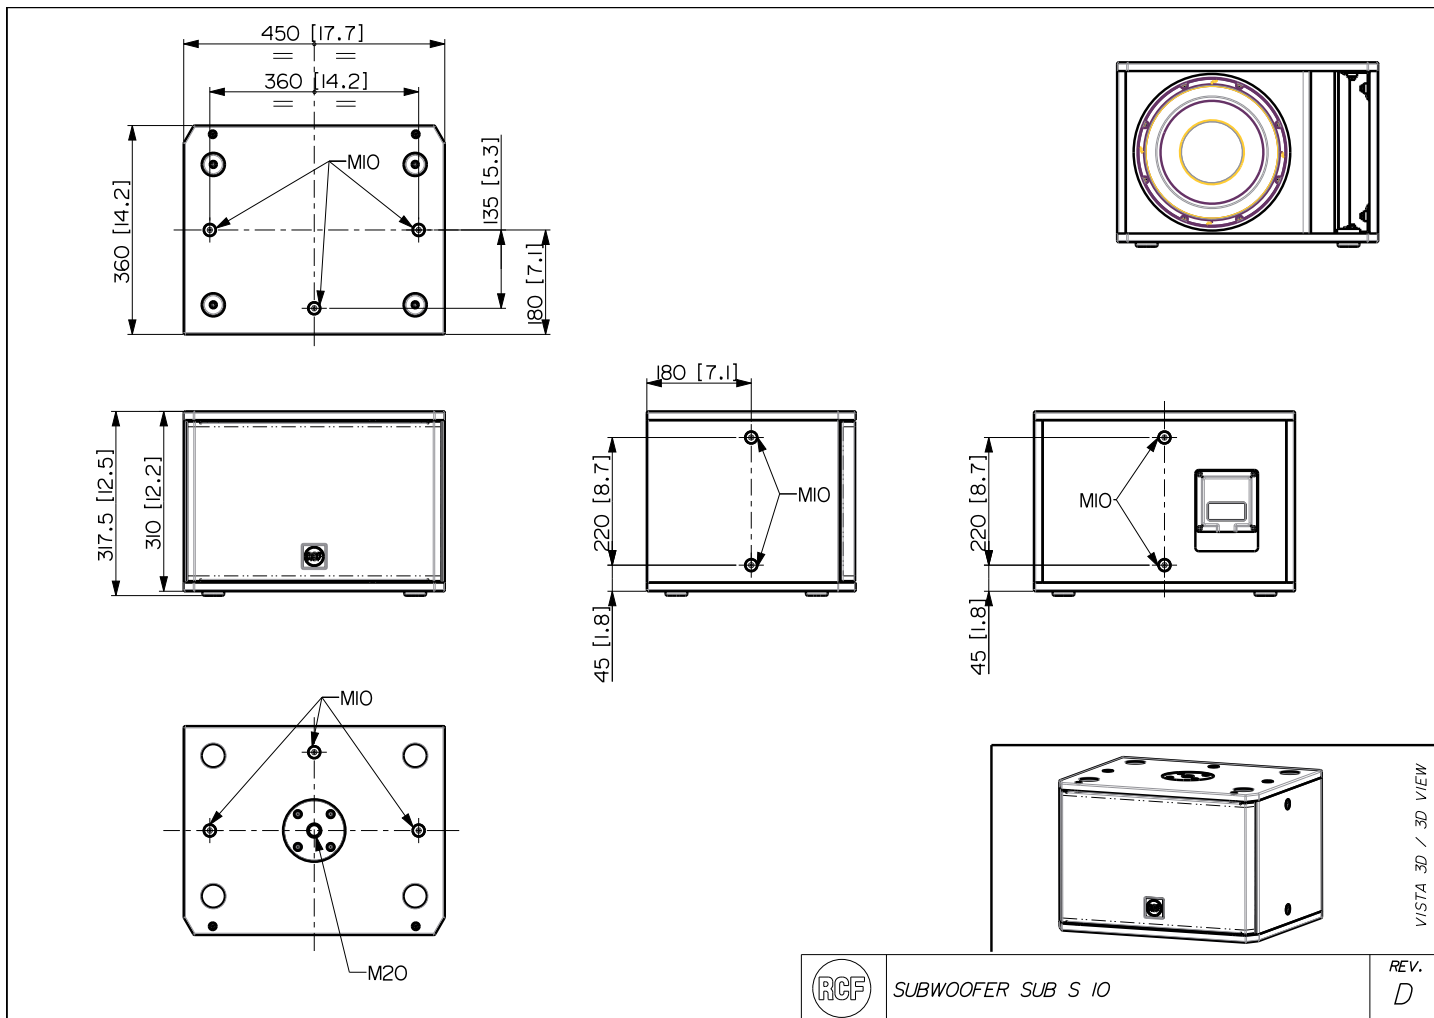

## TECHNICAL SPECIFICATIONS

<b>Acoustical specifications</b>	Frequency Response (-10dB):	45 Hz ÷ 200 Hz
	Max SPL @ 1m:	124 dB
	System Sensitivity:	92 dB
<b>Power section</b>	Nominal Impedance (ohm):	8 ohm
	Power Handling:	400 W RMS
	Peak Power Handling:	1600 W PEAK
	Recommended Amplifier:	800 W
<b>Transducers</b>	Woofers:	10", 2.5" v.c
	Nominal Impedance (ohm):	8 ohm
	Input Power Rating:	400 W AES, 800 W PROGRAM POWER
	Sensitivity:	92 dB, 1W @ 1m
<b>Input/Output section</b>	Input connectors:	Euroblock
	Output connectors:	Euroblock
<b>Standard compliance</b>	CE marking:	Yes
<b>Physical specifications</b>	Cabinet/Case Material:	Plywood
	Hardware:	12 x M10
	Pole mount/Cap:	Yes
	Grille:	Steel with clothing
	Color:	Black
<b>Size</b>	Height:	318 mm / 12.52 inches
	Width:	450 mm / 17.72 inches
	Depth:	360 mm / 14.17 inches
	Weight:	19.6 kg / 43.21 lbs
<b>Shipping informations</b>	Package Height:	368 mm / 14.49 inches
	Package Width:	405 mm / 15.94 inches
	Package Depth:	495 mm / 19.49 inches
	Package Weight:	22.2 kg / 48.94 lbs

## PART NUMBER

- **13000617**

S 10

EAN 8024530018337

**ACCESSORIES**

PANEL PNL IN-OUT SPEAKON

PART NUMBER

**12399062**