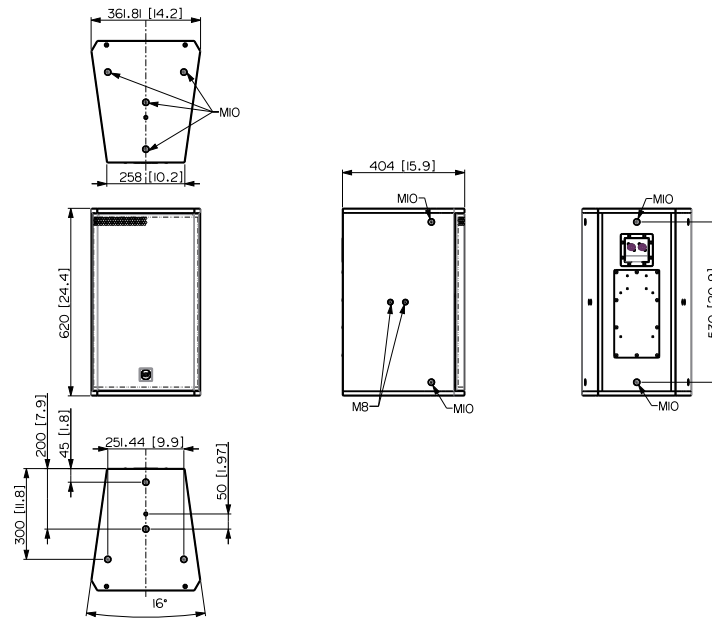

## TECHNICAL SPECIFICATIONS

<b>Acoustical specifications</b>	Frequency Response (-10dB)	54 Hz ÷ 20000 Hz
	Max SPL @ 1m	137 dB
	Horizontal coverage angle	100°
	Vertical coverage angle	50°
	Directivity index Q	10
	System Sensitivity	97 dB
<b>Power section</b>	Amplification	Full Range
	Nominal Impedance	8 ohm
	Power Handling	600 W RMS
	Peak Power Handling	2400 W PEAK
	Protections	Dynamic Active Mosfet
	Crossover Frequencies	1100 Hz
	Recommended Amplifiers	XPS 16K, XPS 16KD, QPS 10K, QPS 6.0K, IPS 5.0K, IPS 2.5K, IPS 1.5K, DMA 504
<b>Transducers</b>	Compression Driver	1 x 1.4" neo, 3.0" v.c
	Woofer	1 x 12" neo, 3.5" v.c
<b>Input/Output section</b>	Input connectors	Speakon
	Output connectors	Speakon
<b>Standard compliance</b>	Safety agency	CE compliant
<b>Physical specifications</b>	Cabinet/Case Material	Birch plywood
	Hardware	4 x M8, 14 x M10
	Grille	Steel with clothing
	Color	Black - RAL 9005
<b>Size / Weight</b>	Height	620 mm / 24.41 inches
	Width	361.8 mm / 14.24 inches
	Depth	404 mm / 15.91 inches
	Weight	23.5 kg / 51.81 lbs